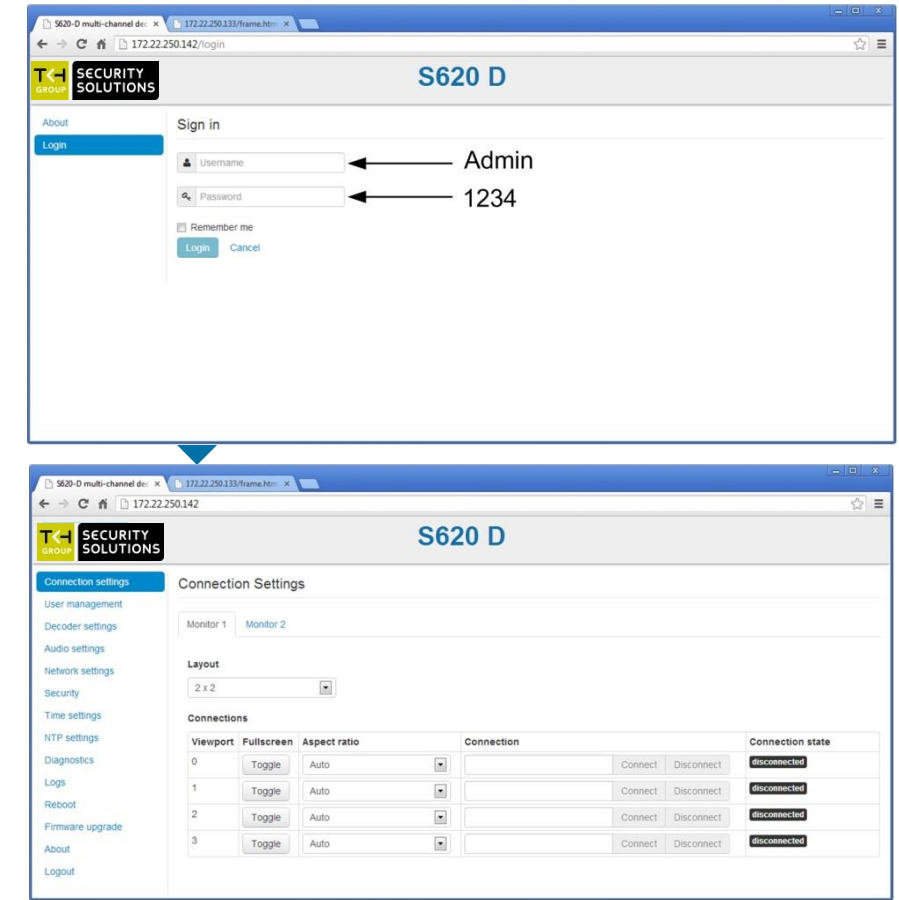

View IP address and subnet mask

Access

Log on

Connect to video sources

rtsp://172.22.250.131/Videolnput/1/h264/1
rtsp://172.22.250.138/Videolnput/1/mpeg2/1
rtsp://172.22.250.136/Videolnput/1/h264/1
rtsp://172.22.250.133/Videolnput/1/mpeg4/2

View live video

Troubleshoot