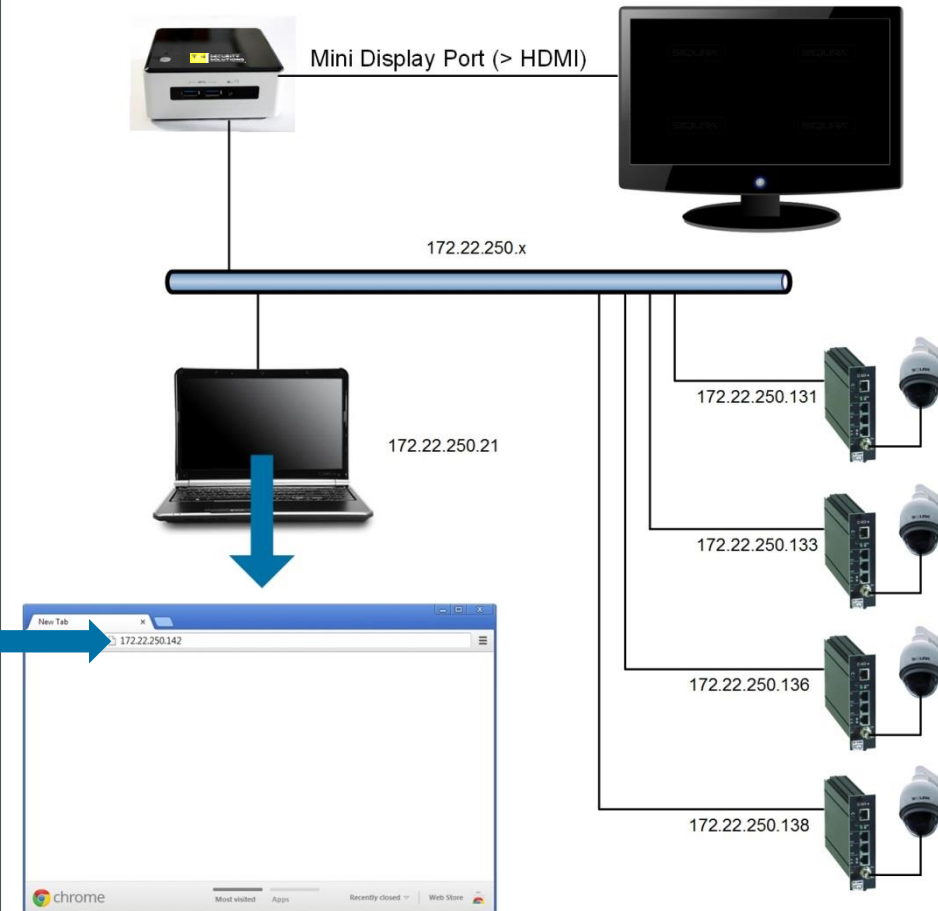

View IP address and subnet mask

Access

Log on

Connect to video sources

rtsp://172.22.250.131/Videolnput/1/h264/1
rtsp://172.22.250.138/Videolnput/1/mpeg2/1
rtsp://172.22.250.136/Videolnput/1/h264/1
rtsp://172.22.250.133/Videolnput/1/mpeg4/2

View live video

Troubleshoot