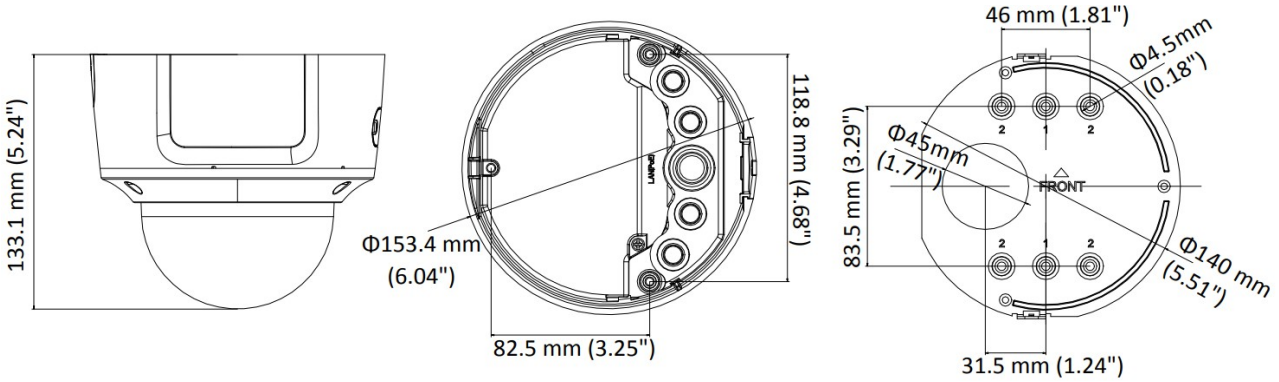

DIMENSIONS IN MM