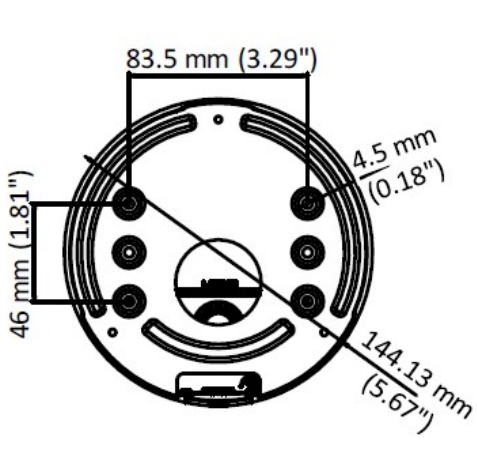

General

Protection Level	IP67, IK10
Material	Die cast aluminum
Edge Storage	Built-in micro SD/SDHC/SDXC slot, up to 256 GB
Power	DC12V (terminal block), Max.13W; IEEE 802.3at PoE Class 4, Max. 15W
IR illumination	850nm IR LEDs, 60m IR Viewable Length
Operating temperature	-30°C ~ 60°C (-22°F ~ 140°F)
Relative Humidity	95% or less, no condensation
Dimensions(camera body)	diameter144.13 x 332.73 mm (5.67" x 13.10")
Weight	1.5kg
Colour	RAL 9003 (Signal white)

Ordering Information

BL2005v2M	5MP Bullet camera, 2.7-13.5mm motorized, H.265/H.264/MJPEG, IR, IK10, IP67
PM10	Pole mount for BL/FD2000 series cameras
WM20	Corner mount for BL/FD2000 series cameras

DIMENSION IN MM