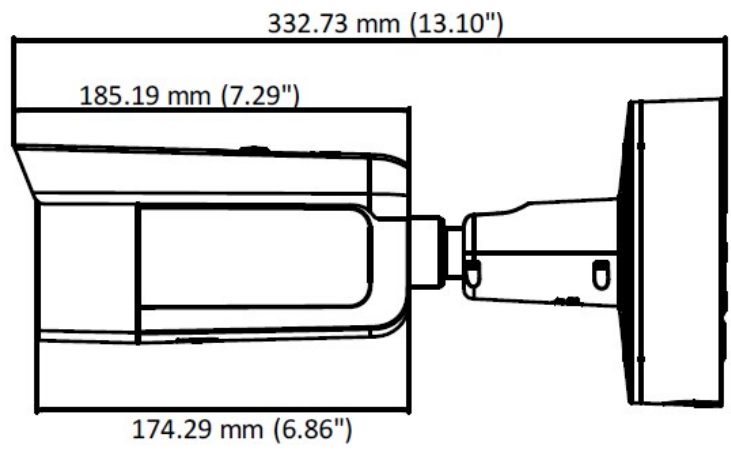

DIMENSION IN MM