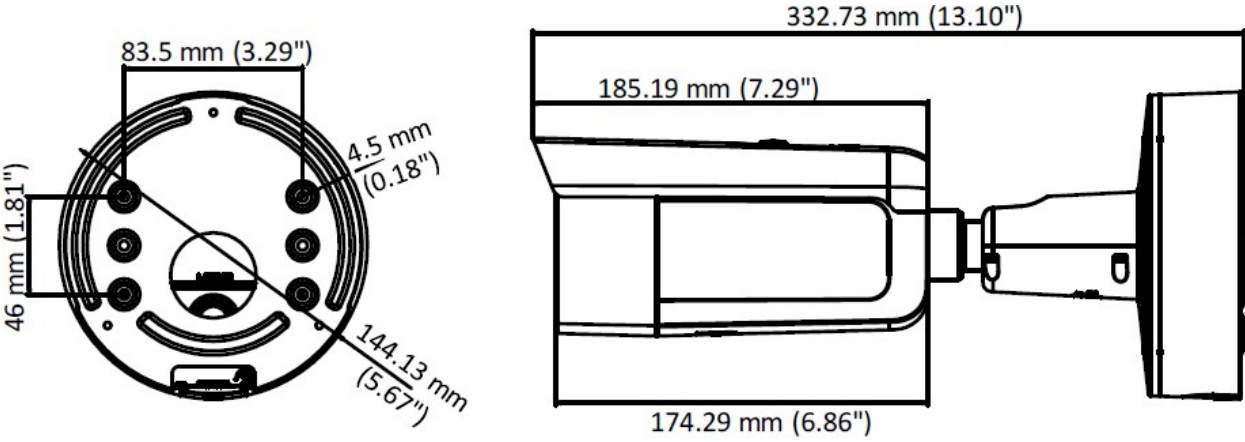

General

Protection Level IP67, IK10

Material Die cast aluminum

Edge Storage Built-in micro SD/SDHC/SDXC slot, up to 256 GB

Power DC12V (terminal block), Max.13W; IEEE 802.3at PoE Class 4, Max. 15W

IR illumination 850nm IR LEDs, 60m IR Viewable Length

Operating temperature -30°C ~ 60°C (-22°F ~ 140°F)

Relative Humidity 95% or less, no condensation

Dimensions(camera body) diameter144.13 x 332.73 mm (5.67" x 13.10")

Weight 1.5kg

Colour RAL 9003 (Signal white)

Ordering Information

BL2002v2M 2MP Bullet camera, 2.7-13.5mm motorized, H.265/H.264/MJPEG, IR, IK10, IP67

PM10 Pole mount for BL/FD2000 series cameras

WM20 Corner mount for BL/FD2000 series cameras

DIMENSION IN MM