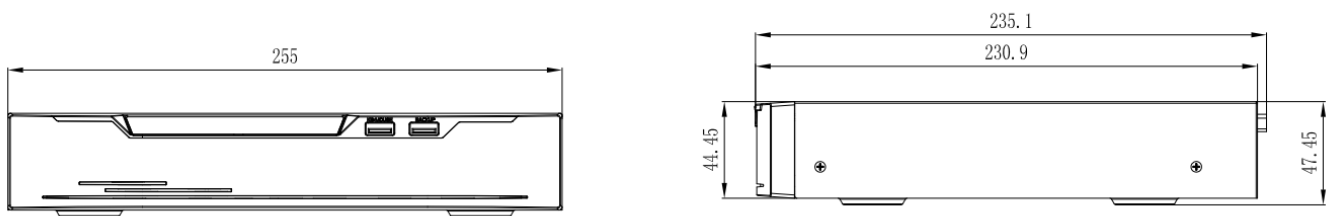

SN-NVR3808E1-P8-J (III)

8CH 1U 1HDD 8CH PoE NVR

Key Features

- Up to 8ch IP cameras access
- Up to 12MP resolution for live view and recording
- Support face recognition and multi-objective recognition
- AI by NVR: 4ch intrusion detection
- 1 SATA HDD, up to 12TB for each HDD
- 1 RJ45 10/100/1000Mbps network interface
- Plug-and-play with 8 independent PoE network interfaces
- Smart search & playback
- Support cloud upgrade

Network	
Network Function	HTTP, HTTPS, TCP/IP, IPv4, UPnP, UDP, RTSP, SMTP, NTP, DNS, DHCP, P2P, IP Filter, DDNS, 802.1X, SNMP, 3G/4G, PPPoE
Remote Users	8 users
Smart Phone	iPhone, iPad, Android
Interoperability	ONVIF, SDK, CGI
Interface	
SATA	1 SATA Ports, up to 12TB for each disk
Network	1 RJ-45 10/100/1000 Mbps self-adaptive Ethernet port
PoE	8 ports, IEEE 802.3af, Max 72W
HDMI	1
VGA	1
Audio I/O	1/1
Alarm I/O	8/1
USB	Front panel: 2 x USB 2.0; Rear panel: 1 x USB 2.0
Reset Button	On-board reset button
General	
Power Supply	DC48V/ 2A
Power Consumption	< 15 W (without HDD)
Operating Conditions	-10 °C ~ 50 °C (14 °F ~ 122 °F)
Storage Conditions	Less than 90% RH
Certifications	CE/FCC
Dimensions	255 x 235.1 x 47.5 mm (10.04 x 9.26 x 1.87 inch)
Net Weight	1 kg (2.2 lb) without HDD

Dimensions (mm)

Rear Panel