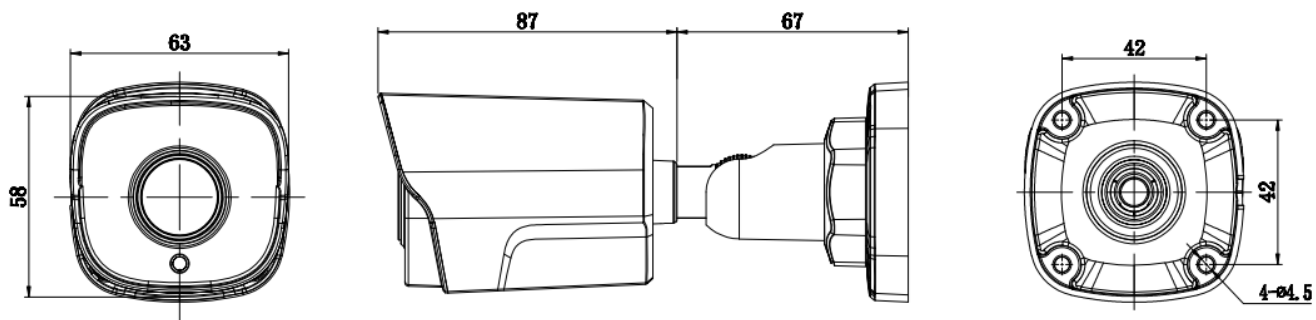

## Key Features

- 1/2.8" progressive scan CMOS
- Max. 5MP(2592×1944) @25/30fps resolution
- 2.8mm fixed lens (4mm optional)
- WDR, 3D DNR, ROI, HLC, BLC, Defog
- Support face, human, vehicle detection and capture
- Intelligent detection: intrusion, single line crossing, double line crossing, loitering, wrong way, people counting
- Smart IR distance up to 30m
- Built-in SD card slot, IP67, PoE

# Specification

Camera	
Image Sensor	1/2.8" Progressive Scan CMOS
Max. Resolution	5MP (2592×1944)
Electronic Shutter	Auto/Manual, 1/5 ~ 1/20,000s
Min. illumination	Color: 0.03 Lux @ (F1.6, AGC ON) , B/W: 0 Lux @ (IR LED ON)
Day & Night	IR cut filter
IR Distance	Up to 30 m (98.4 ft)
IR On/Off Control	Auto/Manual
Pan/Tilt/Rotation Range	Pan: 0° ~ 360°, Tilt: 0° ~ 90°, Rotation: 0° ~ 360°
Lens	
Lens Type	Fixed lens
Iris	Fixed Iris
Focal Length	2.8 mm (4 mm optional)
F Number	F2.0
Angle of View	H: 93.4°, V: 69.1°
Video	
Streaming Capability	3 Streams
Stream/Frame Rate	Stream1: 2592×1944, 2592×1520, 1920×1080, 1280×720 @ 25/30fps Stream2: D1, VGA, CIF @ 25/30fps Stream3: VGA, CIF, QVGA @25/30fps
Bit Rate Control	CBR/VBR
Bit Rate	Stream1: 200kbps~12Mbps Stream2: 100kbps~6Mbps Stream3: 100kbps~3Mbps
Region of Interest	Off/On (8 Zone, Rectangle)
Smart Encode	Support
Image	
Image Adjustment	Brightness, Sharpness, Contrast, Saturation adjustable
Aisle Mode	Support
Mirror	Support
White Balance	Auto/Manual
Day/Night Setting	Auto, Day, Night, Time
Smart IR	Support
Noise Reduction	2D/3D DNR
Image Enhancement	HLC, BLC, Defog
Wide Dynamic Range	True WDR
S/N Ratio	55dB
Motion Detection	Support
Privacy Masking	Support

## Dimensions (mm)