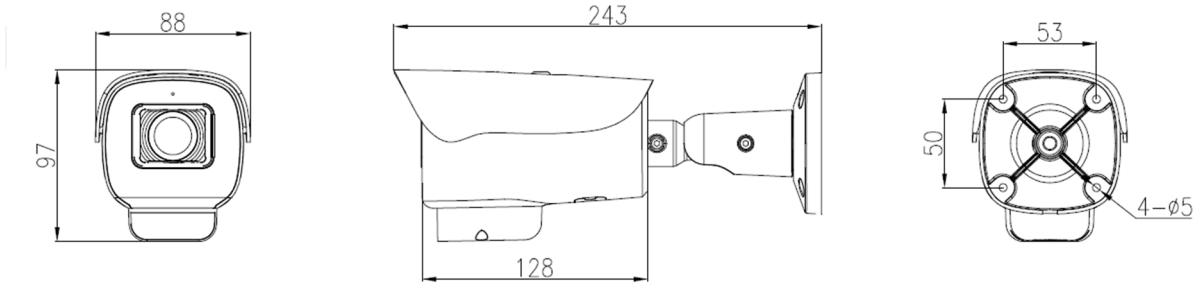

## Key Features

- 1/2.8" progressive scan CMOS
- Max. 8MP(3840×2160) @25/30fps resolution
- 2.7~13.5mm motorized lens
- WDR, 3D DNR, ROI, HLC, BLC, Defog
- Support face, human, vehicle detection and capture
- Smart events: intrusion, single line crossing, double line crossing, loitering, wrong way, people counting
- Built-in microphone and speaker
- 1/1 audio in/out, 1/1 alarm in/out
- Smart IR up to 40m
- Built-in SD card slot, IP66, PoE

# Specification

Camera	
Image Sensor	1/2.8" Progressive Scan CMOS
Max. Resolution	8MP (3840×2160)
Electronic Shutter	Auto/Manual, 1/5 ~ 1/20,000s
Min. illumination	Color: 0.01 Lux @ (F1.6, AGC ON) , BW: 0 Lux @ (IR LED ON)
Day & Night	IR cut filter
IR Distance	Up to 40 m (131.2 ft)
IR On/Off Control	Auto/Manual
Pan/Tilt/Rotation Range	Pan: 0° ~ 360°, Tilt: 0° ~ 90°, Rotation: 0° ~ 360°
Lens	
Lens Type	Motorized focus
Iris	Fixed Iris
Focal Length	2.7 ~ 13.5 mm
F Number	F1.6
Angle of View	H: 98.1°~30.9°, V: 52.6°~17.3°
Video	
Streaming Capability	3 Streams
Stream/Frame Rate	Stream1: 3840×2160, 2592×1944, 2592×1520, 2560×1440, 2304×1296, 1920×1080, 1280×720 @ 25/30fps Stream2: D1, VGA, CIF @ 25/30fps Stream3: VGA, CIF, QVGA @ 25/30fps
Bit Rate Control	CBR/VBR
Bit Rate	Stream1: 200kbps~16Mbps Stream2: 100kbps~6Mbps Stream3: 100kbps~3Mbps
Region of Interest	Off/On (8 Zone, Rectangle)
Smart Encode	Support
Image	
Image Adjustment	Brightness, Sharpness, Contrast, Saturation adjustable
Aisle Mode	Support
Mirror	Support
White Balance	Auto/Manual
Day/Night Setting	Auto, Day, Night, Time
Smart IR	Support
Noise Reduction	2D/3D DNR
Image Enhancement	HLC, BLC, Defog
Wide Dynamic Range	True WDR
S/N Ratio	55dB
Motion Detection	Support
Privacy Masking	Support

## Dimensions (mm)