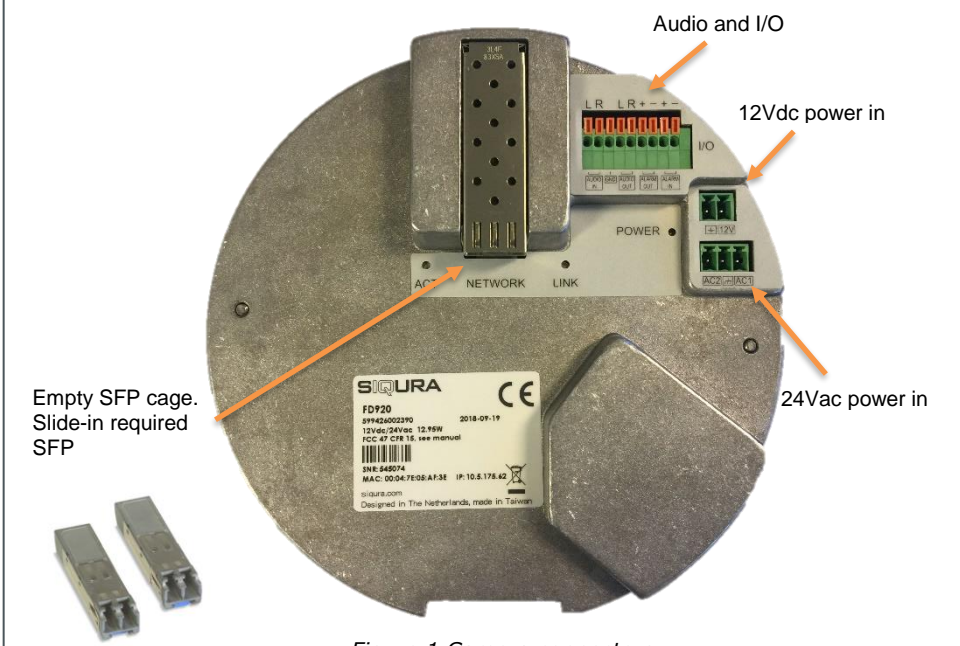

Installation notices

CAUTION:

INSTALLATION SHALL BE PERFORMED BY QUALIFIED PERSONNEL ONLY.

CONNECT POE TO UNEXPOSED NETWORKS.

INSTALLATION SHALL BE IN ACCORDANCE WITH LOCAL PROCEDURES.

THE CAMERA CONTAINS IRREPLACEBLE BATTERIES, DISPOSE OF THE CAMERA IN ACCORDANCE WITH LOCAL REGULATIONS.

IF YOU USE AN EXTERNAL POWER SUPPLY, CONTACT SIQURA TO MAKE SURE THAT THE POWER SUPPLY HAS THE PROPER POWER SPECIFICATIONS.

Connectors

Figure 1 Camera connectors

Connectors and reset button

NOTE: IT IS NOT RECOMMENDED TO CONTINUOUSLY (24/7) RECORD ON THE MICRO SD CARD, AS THE CARD MAY NOT SUPPORT LONG-TERM CONTINUOUS DATA READ/WRITE. CONTACT THE MANUFACTURER OF THE MICRO SD CARD FOR INFORMATION ABOUT THE CARD'S RELIABILITY AND LIFE EXPECTANCY.

Camera mounting

Use the cable gland for IP66/67 wiring

Mount the camera on a hard surface with the delivered screws. The surface shall be able to hold at least 5 kg

Accessing the camera

Auto-detect with SDM2

Video OCX Protocol

Video OCX protocol setting :

- RTP over UDP
- RTP over RTSP(TCP)
- RTSP over HTTP
- MJPEG over HTTP
- Multicast mode

Multicast Stream 1 Video Address	0.0.0.0	Port 0	TTL 1
Multicast Stream 2 Video Address	0.0.0.0	Port 0	TTL 1
Multicast Stream 3 Video Address	0.0.0.0	Port 0	TTL 1
Multicast Stream 4 Video Address	0.0.0.0	Port 0	TTL 1
Multicast Stream Audio Address	0.0.0.0	Port 0	TTL 1