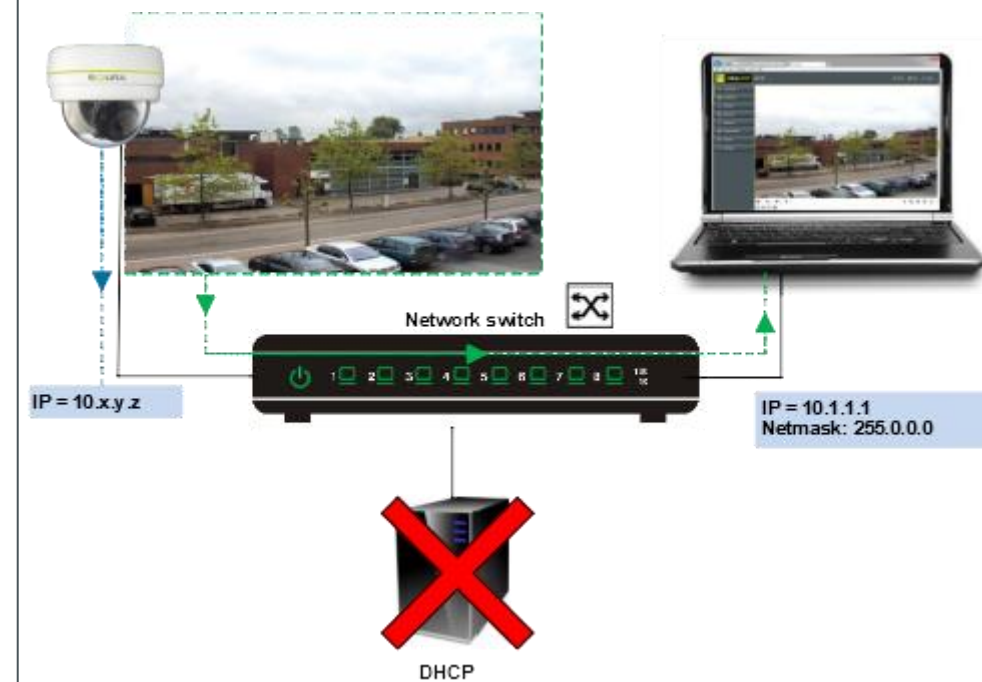

IF YOU USE AN EXTERNAL POWER SUPPLY, CONTACT SIQURA TO MAKE SURE THAT THE POWER SUPPLY HAS THE PROPER POWER SPECIFICATIONS.

Connectors

Figure 1 Camera connectors

Connectors and reset button

NOTE: IT IS NOT RECOMMENDED TO CONTINUOUSLY (24/7) RECORD ON THE MICRO SD CARD, AS THE CARD MAY NOT SUPPORT LONG-TERM CONTINUOUS DATA READ/WRITE. CONTACT THE MANUFACTURER OF THE MICRO SD CARD FOR INFORMATION ABOUT THE CARD'S RELIABILITY AND LIFE EXPECTANCY.

Camera mounting

Use the cable gland for IP66/67 wiring

Mount the camera on a hard surface with the delivered screws. The surface shall be able to hold at least 5 kg

Accessing the camera

Auto-detect with SDM2

1  siqura.com/downloads/software

2  

SDM2-vx.xx-setup.zip

1st time camera login

1 Admin 1234

2 Set a strong password

qwerty1234 ❌

x6W@oM0a!9#F ✅

Video OCX Protocol

Video OCX protocol setting :

- RTP over UDP
- RTP over RTSP(TCP)
- RTSP over HTTP
- MJPEG over HTTP
- Multicast mode

Multicast Stream 1 Video Address	0.0.0.0	Port 0	TTL 1
Multicast Stream 2 Video Address	0.0.0.0	Port 0	TTL 1
Multicast Stream 3 Video Address	0.0.0.0	Port 0	TTL 1
Multicast Stream 4 Video Address	0.0.0.0	Port 0	TTL 1
Multicast Stream Audio Address	0.0.0.0	Port 0	TTL 1