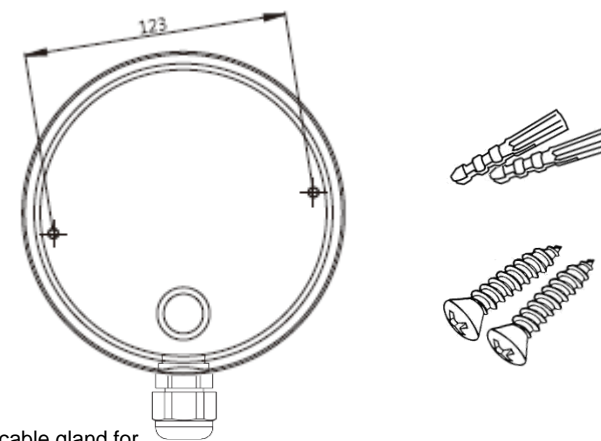

IF YOU USE AN EXTERNAL POWER SUPPLY, CONTACT SIQURA TO MAKE SURE THAT THE POWER SUPPLY HAS THE PROPER POWER SPECIFICATIONS.

Connectors

Figure 1 Camera connectors

Connectors and reset button

NOTE: IT IS NOT RECOMMENDED TO CONTINUOUSLY (24/7) RECORD ON THE MICRO SD CARD, AS THE CARD MAY NOT SUPPORT LONG-TERM CONTINUOUS DATA READ/WRITE. CONTACT THE MANUFACTURER OF THE MICRO SD CARD FOR INFORMATION ABOUT THE CARD'S RELIABILITY AND LIFE EXPECTANCY.

Camera mounting

Use the cable gland for IP66/67 wiring

Mount the camera on a hard surface with the delivered screws. The surface shall be able to hold at least 5 kg

Accessing the camera

Auto-detect with SDM2