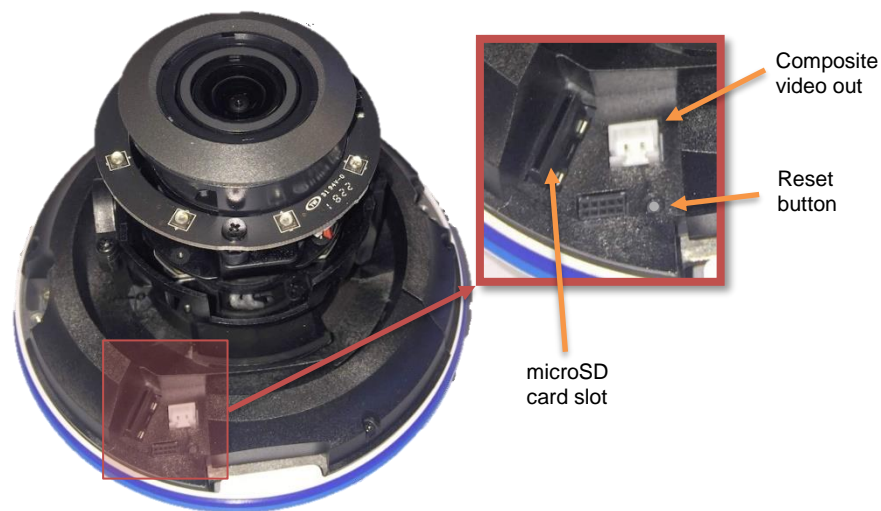

Installation notices

CAUTION:

INSTALLATION SHALL BE PERFORMED BY QUALIFIED PERSONNEL ONLY.

CONNECT POE TO UNEXPOSED NETWORKS.

INSTALLATION SHALL BE IN ACCORDANCE WITH LOCAL PROCEDURES.

THE CAMERA CONTAINS IRREPLACEBLE BATTERIES, DISPOSE OF THE CAMERA IN ACCORDANCE WITH LOCAL REGULATIONS.

IF YOU USE AN EXTERNAL POWER SUPPLY, CONTACT SIQURA TO MAKE SURE THAT THE POWER SUPPLY HAS THE PROPER POWER SPECIFICATIONS.

Connectors

Figure 1 Camera connectors

Connectors and reset button

NOTE: IT IS NOT RECOMMENDED TO CONTINUOUSLY (24/7) RECORD ON THE MICRO SD CARD, AS THE CARD MAY NOT SUPPORT LONG-TERM CONTINUOUS DATA READ/WRITE. CONTACT THE MANUFACTURER OF THE MICRO SD CARD FOR INFORMATION ABOUT THE CARD'S RELIABILITY AND LIFE EXPECTANCY.

Camera mounting

Use the cable gland for IP66/67 wiring

Mount the camera on a hard surface with the delivered screws. The surface shall be able to hold at least 5 kg

Accessing the camera

Auto-detect with SDM2