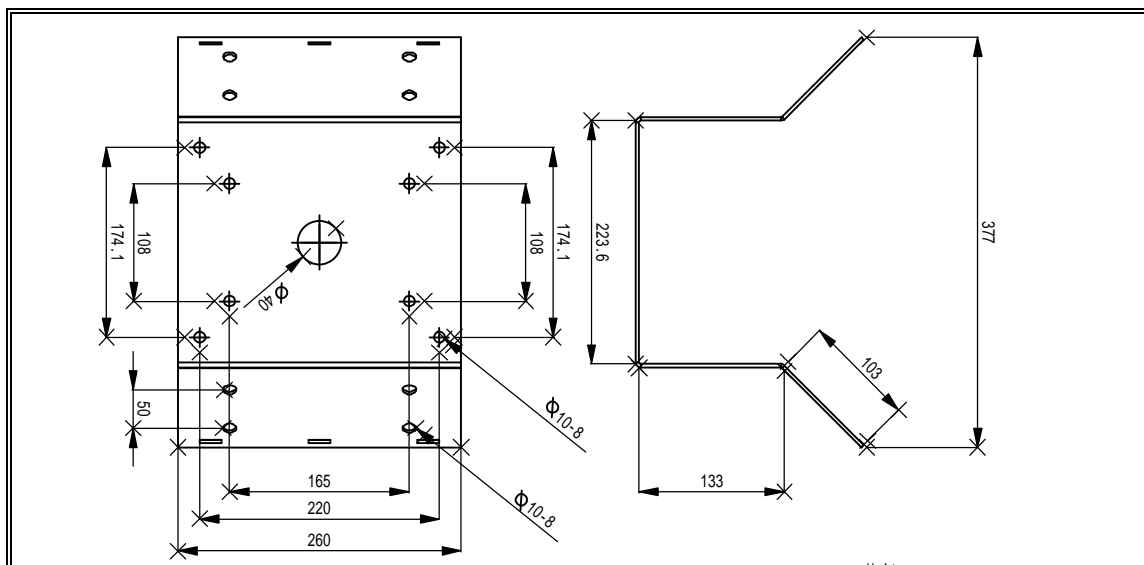

SAD704+SAD707+SDS700 speed domes series

Specification

Features	
• Corner Adaptor	
• Support up to 10 kg	
• Compatible with Messo SDS700 series speed domes: SAD710/SDS711/SDS730/SDS750	
NIC900 series IP speed domes: NIC910/NIC911/NIC930/NIC950	
• Options: SAD704	
Mechanical Specifications	
Construction	Aluminum
Color	white
Dimensions (WxHxD)	377mm x 260mm x 179mm
Weight (KG)	1 kg
Ordering information	
Model	SAD707
Shipping size	400mm x 300mm x 230mm
Shipping weight	1.2 kg

Unit : mm

2007.06.04 version