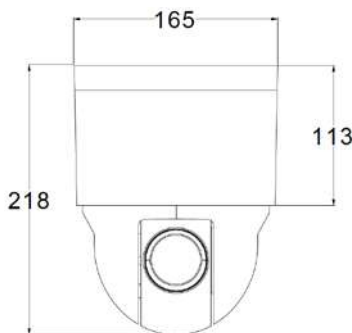

Dimensions

Units: mm

Specifications

IPC421-E230-N0	
Camera	
Image Sensor	1/3" progressive scan CMOS
Pixels	2.0 Megapixel
Min. Illumination	Color: 0.003lux @ (F1.6, AGC ON) B/W: 0.0003lux @ (F1.6, AGC ON)
Shutter Speed	1 ~ 1/30,000s
Day / Night	Auto (ICR) / Color / B/W
Wide Dynamic Range	Ultra WDR, >=120db
S/N Ratio	>53dB
White Balance	Auto / Manual
Gain Control	Auto / Manual
Backlight Compensation	Off / WDR / BLC / HLC
Lens	
Focal Length	4.5 ~ 135mm, 30x
Zoom Speed	Approx 3s (Optical)
Angle of View	67.8° ~ 2.77° (Wide~Tele)
Min. Object Distance	300 ~ 1500mm (Wide~Tele)
Max. Aperture Ratio	F1.6 (Wide) / F4.4 (Tele)
Focus Control	Auto / Manual / Semi-Automatic
Pan and Tilt	
Pan / Tilt Range	360° Endless / 0° ~ 90°
Pan / Tilt Speed	Pan manual speed: 0.1° ~ 250°/s; Pan preset speed: 450°/s Tilt manual speed: 0.1° ~ 150°/s; Tilt preset speed: 350°/s
Proportional Zoom	Pan / Tilt speed can be adjusted automatically according to zoom multiples
Pre-set	256
Patrol	8 Patrols scheme, up to 32 presets per patrol
Pattern Scan	4 Scan paths, each path can record 10 minutes of operation path
Power-off Memory	Power-off memory / Power-on recovery
Auto Guard	Path / Pre-set / Mixed / Pan scan / Tilt scan / Frame scan / Random scan / Panorama scan
PT Limit	Manual / Scan / Pan
3D Positioning	PTZ control with mouse click and drag
Electronic compass	Built-in O-sensor
Video	
Compression	H.265 / H.264 / MJPEG
Image Resolution	Main stream: 1080p Secondary stream: D1
Frame Rate	Main stream: 1080p@60fps Secondary stream: D1@30fps
Bitrate	32kbps ~ 16Mbps
Bitrate Control	VBR / CBR
Multi-stream	Supported
Caption	Date and time / Alarm / Direction / Customized
Privacy Masking	Up to 4 zones
Motion Detection	Up to 4 zones
Video Freeze	Supported
ROI	Supported
Digital Noise Reduction	3D noise reduction
Digital Defog	Supported
Image Flip	Flip / Mirror
Audio	
Compression	G.711a / G.711u / ADPCM / G.722 / AAC-LC / G.722.1c / G.726
Bitrate	32kbps ~ 64kbps
Audio Function	Bi-directional audio / AEC / Mixed audio recording / Dumb / Mute
Network	
Network Protocols	TCP/IP, UDP, HTTP, DHCP, DNS/DDNS, RTP/RTCP, RTSP, PPPoE, FTP, VSIP, UPnP, 802.1x, NAT, QoS, SMTP, IPv4, IPv6 (optional)
User Interface	IPC Control (IE, Firefox, Chrome)
Max. User Access	Max. 10 Users (includes 2 internal)
Application Programming	ONVIF (Profile S, Profile G), GB/T 28181-2011, API, CGI
Automatic Network Replenishment (ANR)	Supported
Alarm	
Alarm Triggers	Alarm input / Network disconnect / Disk full / Disk error
Intelligent	Motion detection / Tampering / Guard line / Enter guard area / Exit guard area / Object left / Object removal / Gathering / Audio surge
Alarm Events	Alarm report / Recording / Text overlay / Snapshot / External output / Email notice / Acoustic alarm
Interfaces	
Ethernet	10/100M, RJ45 interface
Audio In / Out	1 x Line in / 1 x Line out
Control	1 x RS485
Alarm In / Out	4 x Input / 2 x Output
Video Out	1 x BNC, 1.0V [p-p] / 75Ω
Memory Slot	SD card slot, supports up to 128GB
Environmental	
Operating Temperature	-40°C ~ 70°C / -40°F ~ 158°F
Operating Humidity	10% ~ 95%
Electrical	
Power	24V AC / 3A (Power adapter included)
Power Consumption	Max. 45W
Mechanical	
Weight	3 kg / 6.6lb (Net Weight)
Dimensions	Ø165 x 220mm / Ø6.50" x 8.66"