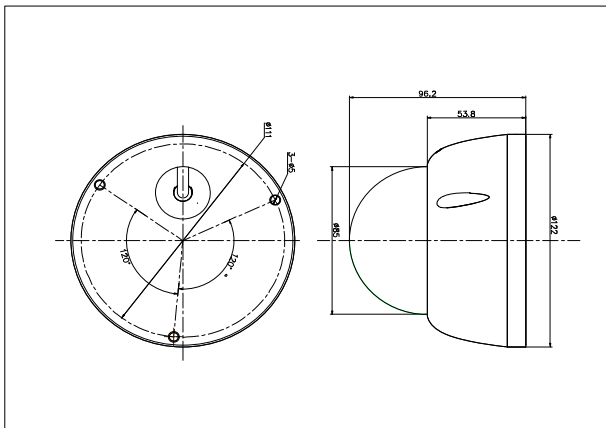

Dimensions

Units:mm

Specifications

Camera	IPC2433-HN-SIR40
Image Sensor	1/3" progressive scan CMOS
Pixels	4.0 Megapixel
Min. Illumination	Color: 0.05lux@ (F1.6, AGC ON) B/W: 0lux with IR
Shutter Speed	1 ~ 1/30,000s
Day / Night	Auto (ICR) / Color / B/W
Wide Dynamic Range	Digital WDR
S/N Ratio	>50dB
White Balance	Auto / Manual
Gain Control	Auto / Manual
Backlight Compensation	Off / BLC / WDR / HLC
Lens	
Mount Type	Ø14
Auto Iris	DC drive
Focal Length	-Z2712: 2.7~12mm @ F1.6 motorized varifocal lens
Focus Control	Manual / Semi-Automatic / Auto
Angle of View	-Z2712: 106° ~ 33°
Adjustment Range	Pan: -120° ~ +120° / Tilt: 0° ~ 65° / Rotation: -90° ~ +90°
Infrared	
IR Distance	20 ~ 40m
IR Intensity	Smart IR
Video	
Compression	H.265 / H.264 / MJPEG
Image Resolution	Main stream: 2592x1520 Secondary stream: D1
Frame Rate	Main stream: 2592x1520@20fps, 2048x1520@25fps, 1080p@30fps Secondary stream: D1@30fps
Bitrate	32kbps ~ 16Mbps
Bitrate Control	VBR / CBR
Multi-stream	Supported
Caption	Date and time / Alarm / Customized
Privacy Masking	Up to 4 zones
Motion Detection	Up to 4 zones
Video Freeze	Supported
ROI	Supported
Digital Noise Reduction	3D noise reduction
Digital Defog	Supported
Image Flip	Flip / Mirror / Rotation at 90°, 180°, 270°
Audio	
Compression	G.711a / G.711u / ADPCM / G.722 / AAC-LC / G.722.1c / G.726
Bitrate	32kbps ~ 64kbps
Audio Function	Bi-directional audio / AEC / Mixed audio recording / Dumb / Mute
Network	
Network Protocols	TCP/IP, UDP, HTTP, DHCP, DNS/DDNS, RTP/RTCP, RTSP, PPPoE, FTP, VSIP, UPnP,
User Interface	802.1x, NAT, QoS, SMTP, IPv4, IPv6 (optional) IPC Control (IE, Firefox, Chrome)
Max. User Access	Max. 10 Users (includes 2 internal)
Application Programming	ONVIF (Profile S, Profile G), GB/T 28181-2011, API, CGI
Automatic Network Replenishment (ANR)	Supported
Alarm	
Alarm Triggers	Alarm input / Network disconnect / Disk full / Disk error
Intelligent	Motion detection / Tampering / Guard line / Defocus / Scene change / Enter guard area / Exit guard area / Object left / Object removal / Gathering / Audio surge
Alarm Events	Alarm report / Recording / Text overlay / Snapshot / External output / Email notice / Acoustic alarm
Interfaces	
Ethernet	10/100M, RJ45 interface
Audio In / Out	2 x Line in / 1 x Line out
Control	1 x RS485
Alarm In / Out	1 x Input / 1 x Output
Video Out	1 x BNC, 1.0V [p-p] / 75Ω
Memory Slot	Micro SD card slot, supports up to 128GB
Environmental	
Operating Temperature	-40°C ~ 70°C / -40°F ~ 158°F
Operating Humidity	10% ~ 95%
Protection Level	IK10+ @50J, IP67
Electrical	
Power	DC12V ± 10% / PoE (IEEE802.3af)
Power Consumption	Max. 11W
Mechanical	
Weight	0.71 kg / 1.57lb (Gross Weight)
Dimensions	Ø122x 96.13mm / Ø4.8" x 3.78"