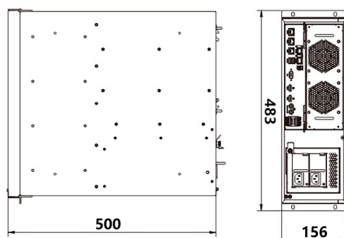

Dimensions

Units:mm

Specifications

	NVR2881-16016B/4HI	NVR2881-16032B/4HI	NVR2881-16064B/4HI	NVR2881-16128B/4HI
Video/Audio Input				
IP Camera Input	16 channel	32 channel	64 channel	128 channel
Resolution	8MP(4K), 6MP, 5MP, 4MP, 3MP, 1080p, UXGA, 960p, 720p, XGA, SVGA, D1, CIF, QCIF			
Compression	H.265 / H.264			
Protocols	Onvif, RTSP, KEDACOM			
Bit rate	64kbps ~ 16384kbps			
Incoming Bandwidth	160Mbps	320Mbps	420Mbps	512Mbps
Live Viewing				
Local Display	2 x HDMI, 1 x VGA, simultaneously output different content			
Multi Screen Display Local monitor(Main / Secondary):	1/1, 4/4, 1+5/1+5, 1+7/1+7, 9/9, 16/16			
Multi Screen Display Client	up to 4 screen simultaneously: 1 ~ 64 Multiple Layouts			
E-Map Function	Live Viewing in E-Map (V Station) E-PTZ / Scheme (V Station)			
Recording				
Resolution	8MP(4K), 6MP, 5MP, 4MP, 3MP, 1080p, UXGA, 960p, 720p, XGA, SVGA, D1, CIF, QCIF			
Mode	Manual / Continuous / Schedule / Event (Pre / Post)			
Event Trigger	Supported			
Tag	Supported			
Reliability	Automatic Network Replenishment (ANR)			
Search & Playback				
Search Mode	Date and time (Calendar) / Event			
Resolution	8MP(4K), 6MP, 5MP, 4MP, 3MP, 1080p, UXGA, 960p, 720p, XGA, SVGA, D1, CIF, QCIF			
Playback(Local Monitor)	4 x 4K@30fps / 16 x 1080p@30fps			
Playback(Client)	up to 16 x 4K@30fps			
Synchronize Playback (Local Monitor)	4 x 4K@30fps / 16 x 1080p@30fps			
Synchronize Playback (Client)	up to 16 x 4K@30fps			
Function	Slow forward / Fast forward / Loop / Single frame / E-PTZ / Slice playback			
Storage				
Max. Internal HDDs	16x 3.5" HDD			
RAID	Max. 128TB (up to 8TB/each) RAID 0/1/5/6/10			
External	IPSAN (iSCSI), up to 10 x IPSAN, Max. 100T (optional)			
Function	Disk group / Quota / Disk dormancy			
Audio				
Compression	G.711a / G.711u / ADPCM / G.722 / G.722.1c / AAC-LC / G.726			
Bit rate	32kbps ~ 64kbps			
Audio Function	Bi-directional audio / Dumb / Mute / Broadcasting			
Alarm				
Service Alarm Triggers	Alarm input / Video lost / Motion detection / Tampering / Guard line / Defocus / Scene change / Enter guard area / Exit guard area / Object left / Object removal / Gathering / Audio surge / Face matching			
System Alarm Triggers	Device disconnected / No disk / Disk error / IP Address conflict / Network disconnected / Low speed / Insufficient recording space / MAC address conflict / Insufficient Snapshot storage space			
Alarm Events	Snapshot / Recording / PTZ preset / Buzzer / Email / Link to Client / Alarm caption / Live view in first window / Link to TV Wall / Link to secondary screen / Full screen viewing			
AI				
Face Matching	Real-time / Post-event			
Search Mode	Date and time / Camera / Face image			
People Counting	Supported			
Recognitive Camera Channel	Up to 4			
Face Recognition Access	Up to 16	Up to 32		
Control Terminal Channel				
People Counting Sensor Channel	Up to 16	Up to 32		
LPR Camera Channel	Up to 4			
Face Picture Library	64 libraries			
LPR Library	Up to 50,000 Up to 12,000			
System				
Operating System	Embedded Linux			
User Management	Admin / User			
Log Management	User login / User operation / Alarm / Backup / Update			
Application Programming	V Station SDK			
Network				
Network Protocols	TCP/IP, UDP, HTTP, DHCP, DNS/DDNS, RTP/RTCP, RTSP, PPoE, FTP, SNTP, VSIP, UPNP, SMTP, IPv4, IPv6 (optional)			
Viewer Software	CMS (NVR Station) / Web / iOS app / Android app			
Max. User Access	16 Users			
Output Bandwidth	384Mbps			
Function	NAT / Multiple network access / Packet loss recovery / Auto network organizing			
Network Test	Supported			
Interfaces				
Ethernet	3 x Gigabit network port, RJ45 interface			
Video Out	2 x HDMI (up to 3840 x 2160@60Hz) 1 x VGA (up to 1920 x 1080@60Hz)			
Audio In / Out	1 x RCA Line in / 1 x RCA Line out			
Alarm In / Out	2 x Inputs / 2 x Outputs			
Control	1 x RS485, 1 x RS232			
USB	2 x USB2.0, 2 x USB3.0			
Environmental				
Operating Temperature	-10°C ~ 55°C / 14°F ~ 131°F			
Operating Humidity	10% ~ 85%			
Electrical				
Power	100 ~ 240V AC, 50 ~ 60Hz			
Power Consumption	Max. 150W (HDD not included)			
Mechanical				
Weight	20kg / 44lb (HDD not included)			
Dimensions	483 x 500 x 156mm / 19.02" x 19.69" x 6.14"			