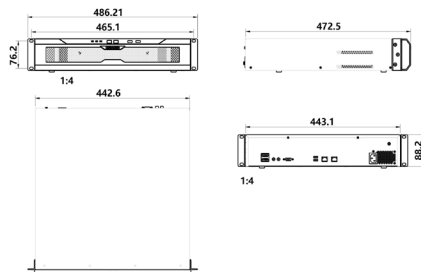

Dimensions

Units:mm

Specifications

	NVR2821-04009B/8HI	NVR2821-04016B/8HI	NVR2821-04032B/8HI
Video/Audio Input			
IP Camera Input	9 channel	16 channel	32 channel
Resolution	8MP(4K), 6MP, 5MP, 4MP, 3MP, 1080p, UXGA, 960p, 720p, XGA, SVGA, D1, CIF, QCIF		
Compression	H.265 / H.264		
Protocols	Onvif, RTSP, KEDACOM		
Bit rate	64kbps ~ 16384kbps		
Incoming Bandwidth	90Mbps	160Mbps	320Mbps
Live Viewing			
Local Display	1 x HDMI, 1 x VGA, simultaneously output different content		
Multi Screen Display Local monitor(Main / Secondary):	1/1, 4/4, 1+5/1+5,	1/1, 4/4, 1+5/1+5,	1/1, 4/4, 1+5/1+5,
	1+7/1+7, 9/9	1+7/1+7, 9/9, 16/16	1+7/1+7, 9/9, 16/16
Multi Screen Display Client	up to 4 screen simultaneously; 1 ~ 64 Multiple Layouts		
E-Map Function	Live Viewing in E-Map (V Station)		
Function	E-PTZ / Scheme (V Station)		
Recording			
Resolution	8MP(4K), 6MP, 5MP, 4MP, 3MP, 1080p, UXGA, 960p, 720p, XGA, SVGA, D1, CIF, QCIF		
Mode	Manual / Continuous / Schedule / Event (Pre / Post)		
Event Trigger	Supported		
Tag	Supported		
Reliability	Automatic Network Replenishment (ANR)		
Search & Playback			
Search Mode	Date and time (Calendar) / Event		
Resolution	8MP(4K), 6MP, 5MP, 4MP, 3MP, 1080p, UXGA, 960p, 720p, XGA, SVGA, D1, CIF, QCIF		
Playback(Local Monitor)	4 x 4K@30fps / 16 x 1080p@30fps		
Playback(Client)	up to 16 x 4K@30fps		
Synchronize Playback (Local Monitor)	4 x 4K@30fps / 16 x 1080p@30fps		
Synchronize Playback (Client)	up to 16 x 4K@30fps		
Function	Slow forward / Fast forward / Loop / Single frame / E-PTZ / Slice playback		
Storage			
Max. Internal HDDs	4 x 3.5" HDD		
RAID	Max. 32TB (up to 8TB/each) RAID 0/1/5/6/10		
External	IPSAN (iSCSI), up to 10 x IPSAN, Max. 100T (optional)		
Function	Disk group / Quota / Disk dormancy / Face pictures storage		
Audio			
Compression	G.711a / G.711u / ADPCM / G.722 / G.722.1c / AAC-LC / G.726		
Bit rate	32kbps ~ 64kbps		
Audio Function	Bi-directional audio / Dumb / Mute / Broadcasting		
Alarm			
Service Alarm Triggers	Alarm input / Video lost / Motion detection / Tampering / Guard line / Defocus / Scene change / Enter guard area / Exit guard area / Object left / Object removal / Gathering / Audio surge / Face matching		
System Alarm Triggers	Device disconnected / No disk / Disk error / IP Address conflict / Network disconnected / Low speed / Insufficient recording space / MAC address conflict / Insufficient Snapshot storage space		
Alarm Events	Snapshot / Recording / PTZ preset / Buzzer / Email / Link to Client / Alarm caption / Live view in first window / Link to TV Wall / Link to secondary screen / Full screen viewing		
AI			
Face Matching	Real-time / Post-event		
Search Mode	Date and time / Camera / Face image		
Recognitive Camera Channel	Up to 8		
Face Recognition Access	Up to 9	Up to 16	Up to 32
Control Terminal Channel			
People Counting Sensor	Up to 9	Up to 16	Up to 32
Channel	Up to 8		
LPR Camera Channel	64 libraries		
Face Picture Library	Up to 50,000		
LPR Library	Up to 100,000		
System			
Operating System	Embedded Linux		
User Management	Admin / User		
Log Management	User login / User operation / Alarm / Backup / Update		
Application Programming	V Station SDK		
Network			
Network Protocols	TCP/IP, UDP, HTTP, DHCP, DNS/DDNS, RTP/RTCP, RTSP, PPPoE, FTP, SNMP, VSIP, UPNP, SMTP, IPv4, IPv6 (optional)		
Viewer Software	CMS (NVR Station) / Web / iOS app / Android app		
Max. User Access	16 Users		
Output Bandwidth	256Mbps		
Function	NAT / Multiple network access / Packet loss recovery / Auto network organizing		
Network Test	Supported		
Interfaces			
Ethernet	3 x Gigabit network port, RJ45 interface		
Video Out	1 x HDMI (up to 3840 x 2160@60Hz) 1 x VGA (up to 1920 x 1080@60Hz)		
Audio In / Out	1 x RCA Line in / 1 x RCA Line out		
Control	1 x RS485, 1 x RS232		
USB	2 x USB2.0, 2 x USB3.0		
Environmental			
Operating Temperature	-10°C ~ 55°C / 14°F ~ 131°F		
Operating Humidity	10% ~ 85%		
Electrical			
Power	100 ~ 240V AC, 50 ~ 60Hz		
Power Consumption	Max. 150W (HDD not included)		
Mechanical			
Weight	13kg / 28.66lb (Gross Weight)		
Dimensions	443 x 461 x 88mm / 17.44" x 18.15" x 3.46"		