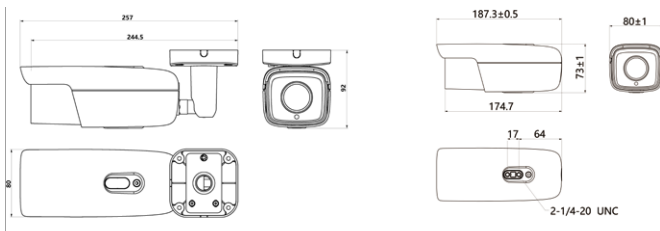

### A Variety of Installation Modes

- Supports 90°, 180°, 270° image rotation

## Dimensions

Units:mm