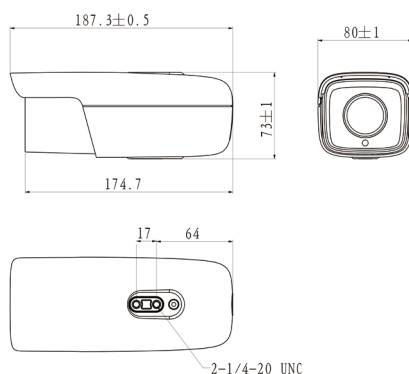

#### Integrated High Efficiency IR

- Industrial IR LED with long operational lifespan
- 30 ~ 50m IR distance
- Smart IR function

### Dimensions Units:mm