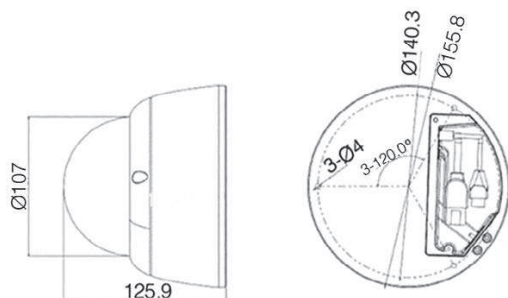

#### A Variety of Installation Modes

- Supports 90°, 180°, 270° image rotation
- Varifocal lens (-DIR1 only)

### Dimensions

Units: mm