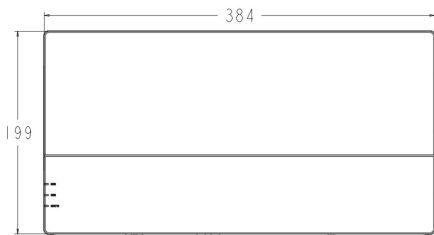

Dimensions

Units:mm

Specifications